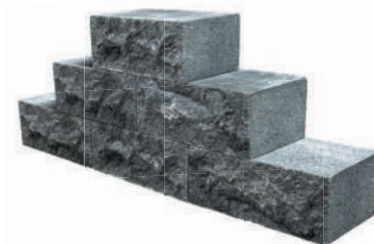

CASTLE ROCK - PACIFIC BLACK Rockface
40x20x15