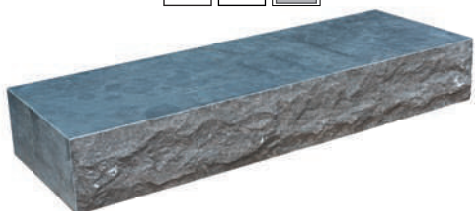

BLUE MOON - Honed Linea Rockface