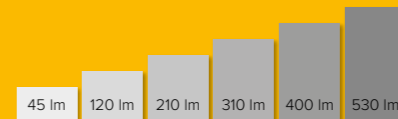

Tube [215A]

Aluminium - Antraciet
1.200 x 20 mm (H x Ø)

Juno Tube [213S]

Aluminium - Antraciet
LED 4 W
3.000 K 372 lm
85 x 55 x 68 mm (H x B x D)

Ixon [182W]

Aluminium - Antraciet
LED 9 W
3.000 K 45 - 530 lm
110 x 110 x 110 mm (H x B x D)